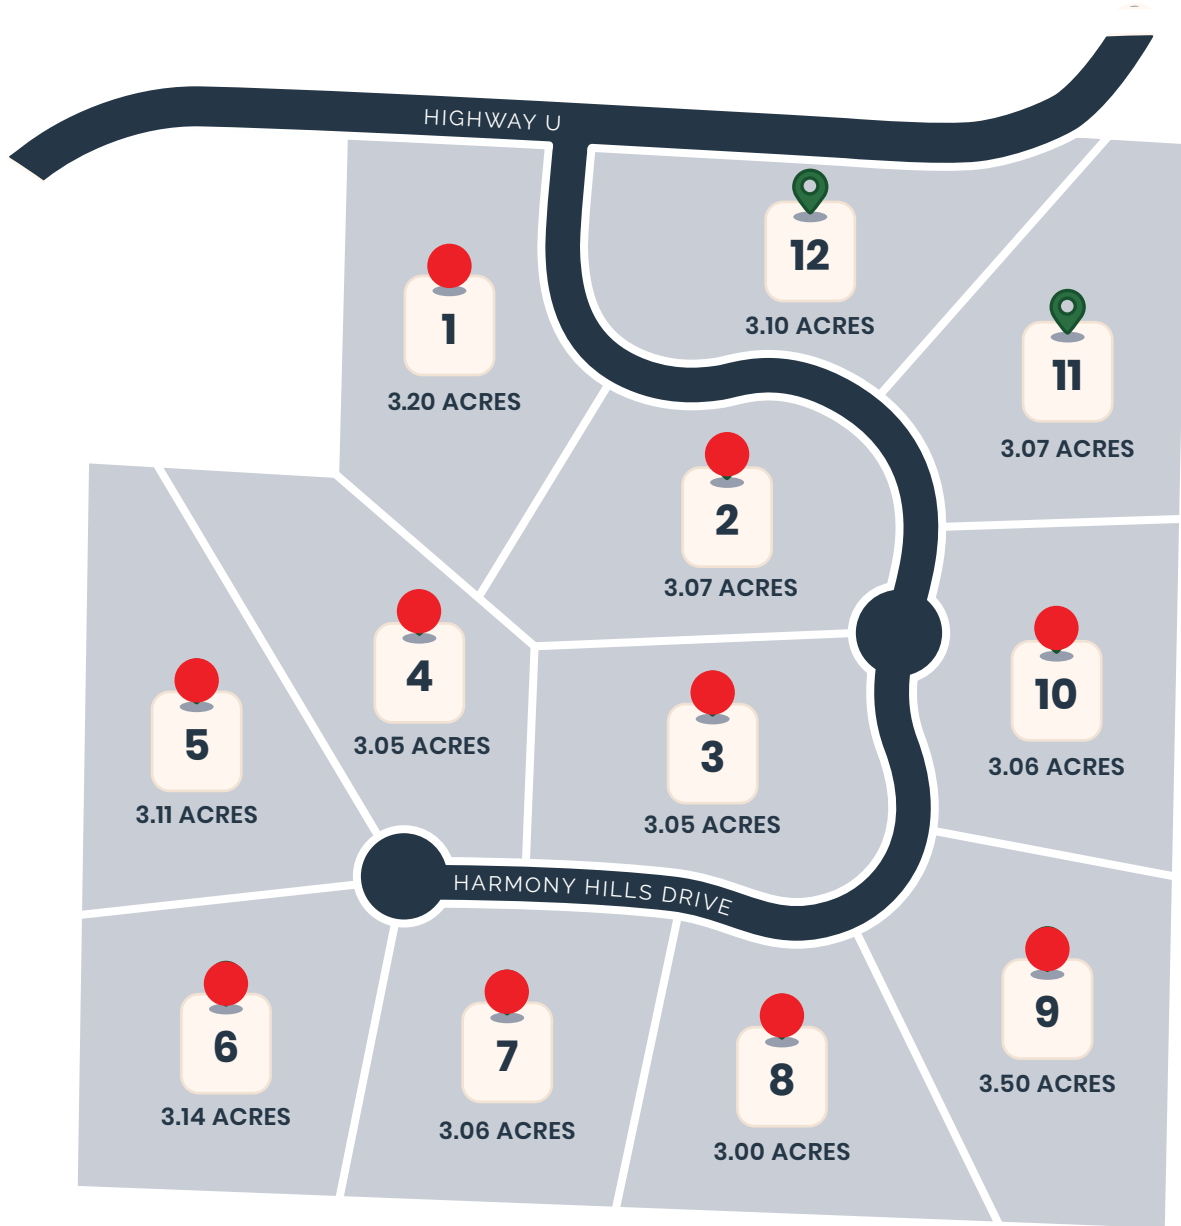

Plat Map

*This Plat Map is an artist's conception.
Selected homesites carry a premium.
Please see Sales Manager for more information.*

- **SOLD**
- **MOVE-IN READY**
- 📍 **AVAILABLE**

Lot Matrix

LOT #	ADDRESS	HANDING	ACREAGE	PRICE
1	26301 Harmony Hills Drive	Right	3.206	SOLD
2	26305 Harmony Hills Drive	Right	3.075	SOLD
3	26309 Harmony Hills Drive	Left	3.057	SOLD
4	26319 Harmony Hills Drive	Left	3.053	SOLD
5	26323 Harmony Hills Drive	Right	3.112	SOLD
6	26324 Harmony Hills Drive	Left	3.141	SOLD
7	26320 Harmony Hills Drive	Left	3.062	SOLD
8	26316 Harmony Hills Drive	Right	3.006	SOLD
9	26312 Harmony Hills Drive	Right	3.5	SOLD
10	26308 Harmony Hills Drive	Left	3.067	SOLD
11	26304 Harmony Hills Drive	Left	3.079	\$99,900
12	26300 Harmony Hills Drive	Left or Right	3.108	\$79,900