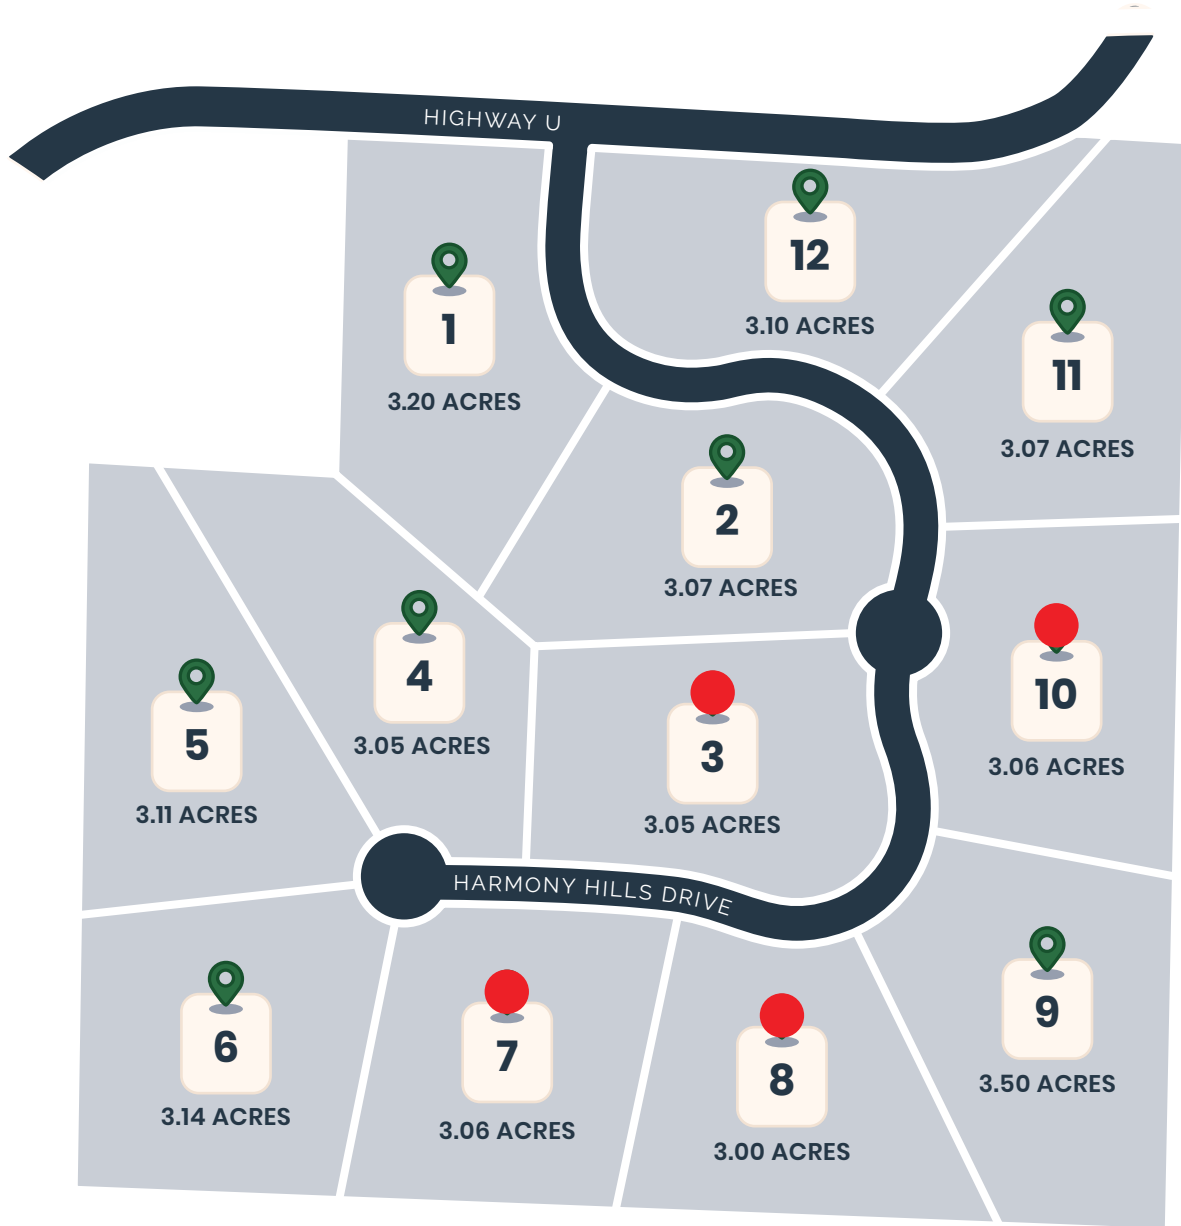

Plat Map

*This Plat Map is an artist's conception.
Selected homesites carry a premium.
Please see Sales Manager for more information.*

● SOLD
● INVENTORY

Lot Matrix

LOT #	ADDRESS	HANDING	ACREAGE	PRICE
1	26301 Harmony Hills Drive	Right	3.206	\$84,900
2	26305 Harmony Hills Drive	Right	3.075	\$99,900
3	26309 Harmony Hills Drive	Left	3.057	SOLD
4	26319 Harmony Hills Drive	Left	3.053	\$94,900
5	26323 Harmony Hills Drive	Right	3.112	\$109,900
6	26324 Harmony Hills Drive	Left	3.141	\$114,900
7	26320 Harmony Hills Drive	Left	3.062	SOLD
8	26316 Harmony Hills Drive	Right	3.006	SOLD
9	26312 Harmony Hills Drive	Right	3.5	\$104,900
10	26308 Harmony Hills Drive	Left	3.067	SOLD
11	26304 Harmony Hills Drive	Left	3.079	\$99,900
12	26300 Harmony Hills Drive	Left or Right	3.108	\$79,900