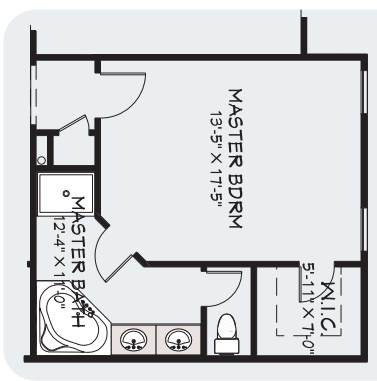

the Covington

The Covington home is a versatile open floor plan ranch with four distinct exterior options. You'll find the light and airy great room, dining area, and large kitchen with an island perfect for entertaining. This home also has the ever-popular split floor plan, with the master suite on one side of the house, two bedrooms and hall bath on the other.

1,611-1,688²

3 bed

2 bath

Standard Features

- 4 unique elevations
- Open plan great room, kitchen with island, dining area
- Master suite with marble tub, dual vanity, separate marble shower
- Walk-in master closet
- Main floor laundry

Optional Features

- Master suite extension
- Jack-and-Jill bath in hall
- Butterfly kitchen island
- 11' ceilings
- Bay windows
- 3-car garage
- + more!

Covington Floor Plan

**Optional Extended
Luxury Master Suite**