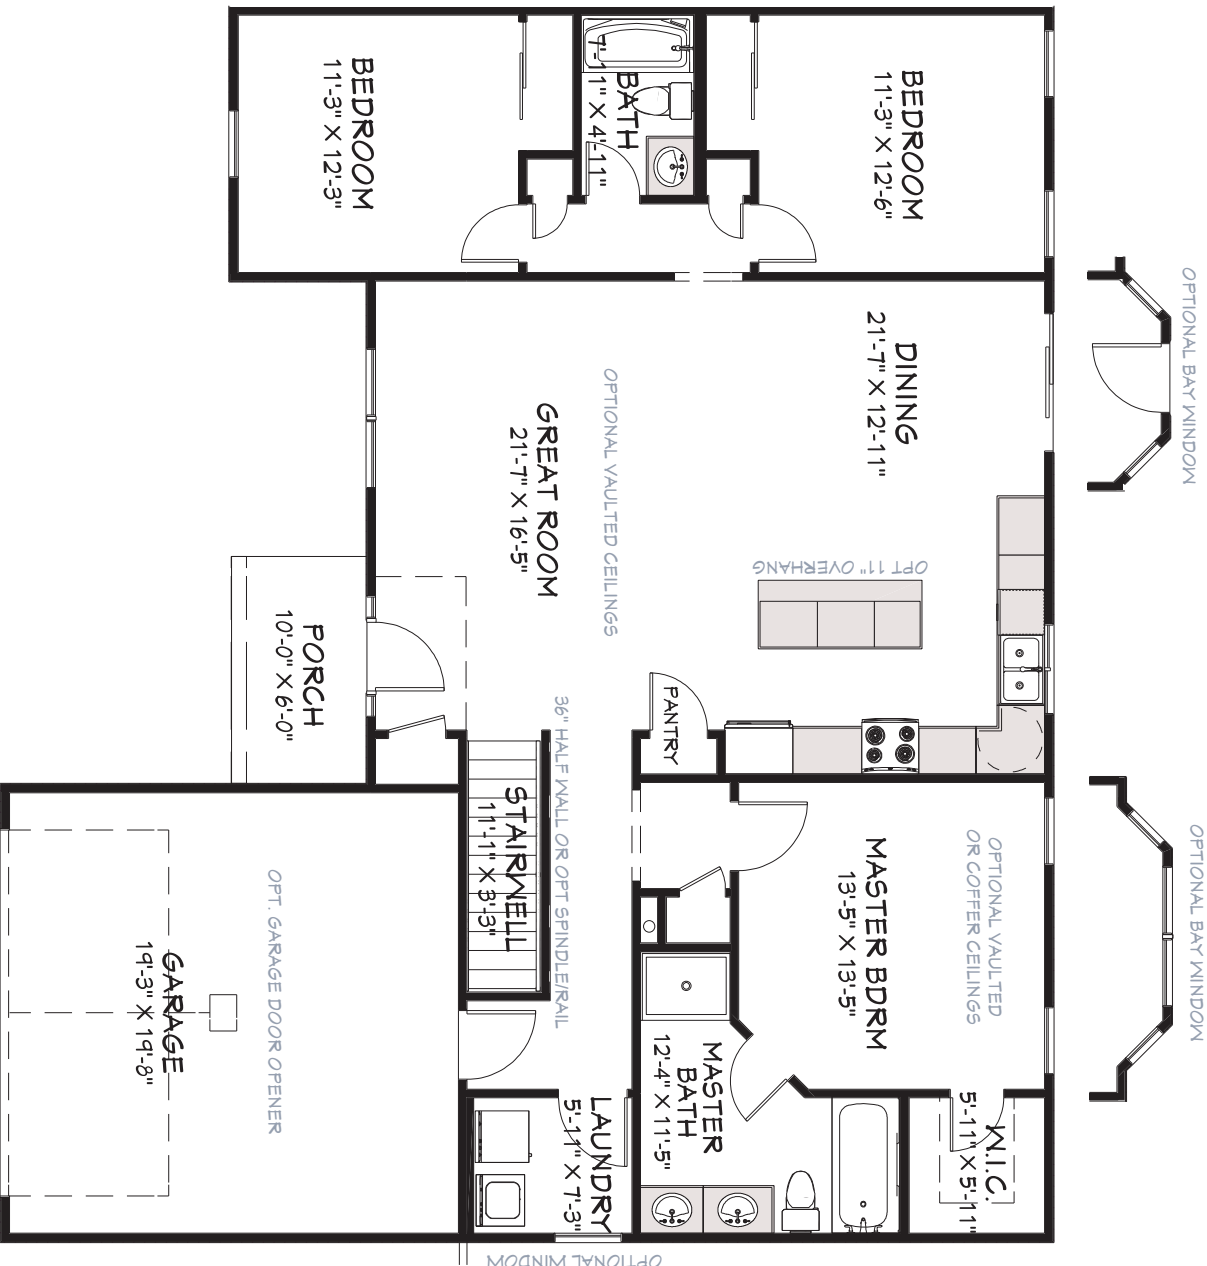

the Covington

The Covington home is a versatile open floor plan ranch with four distinct exterior options. You'll find the light and airy great room, dining area, and large kitchen with an island perfect for entertaining. This home also has the ever-popular split floor plan, with the master suite on one side of the house, two bedrooms and hall bath on the other.

1,611-1,688²

3 bed

2 bath

Standard Features

- 4 unique elevations
- Open plan great room, kitchen with island, dining area
- Master suite with marble tub, dual vanity, separate marble shower
- Walk-in master closet
- Main floor laundry

Optional Features

- Master suite extension
- Jack-and-Jill bath in hall
- Butterfly kitchen island
- 11' ceilings
- Bay windows
- 3-car garage
- + more!

Covington Floor Plan

**Optional Extended
Luxury Master Suite**

**Optional
Butterfly Island**

**Optional
Jack & Jill Bath**